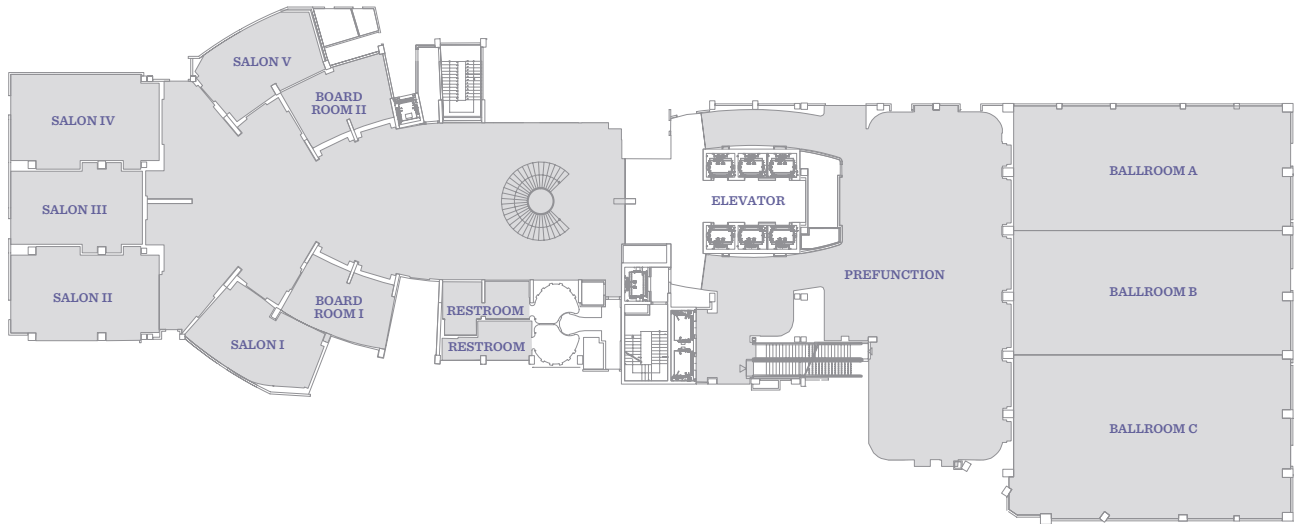

### CAPACITY CHART

Room Name	Room Dimensions <i>L x W x H</i>	Room Size Sq. Ft. / Sq. M.	Banquet	Reception	Theater	Classroom	Boardroom	U-Shape
<b>Level B2 - Meeting Rooms &amp; Ballroom</b>								
BALLROOM	125' x 84' x 14' 38m x 25.7m x 4.3m	10764 1000	864	1000	1200	720	—	—
Ballroom A	37' x 85' x 14' 11.3m x 26m x 4.3m	3162 295	216	300	266	192	—	—
Ballroom B	37' x 85' x 14' 11.3m x 26m x 4.3m	3162 295	216	300	266	192	—	—
Ballroom C	49' x 85' x 14' 15m x 26m x 4.3m	4198 390	288	350	342	240	—	—
PREFUNCTION	105' x 46' x 14' 32m x 14m x 4.4m	4573 448	—	400	—	—	—	—
BOARDROOM I	30' x 18' x 10' 9m x 5.5m x 3.15m	533 50	12	—	—	—	12	—
BOARDROOM II	30' x 18' x 10' 9m x 5.5m x 3.15m	533 50	12	—	—	—	12	—
SALON I	33' x 22' x 10' 10m x 6.6m x 3.15m	710 66	40	40	42	30	24	21
SALON II	43' x 23' x 10' 13m x 7m x 3.2m	980 91	64	80	90	48	36	33
SALON III	39' x 23' x 10' 12m x 7m x 3.2m	904 84	64	75	81	48	30	27
SALON IV	43' x 23' x 10' 13m x 7m x 3.2m	980 91	64	80	90	48	36	33
SALON V	33' x 21' x 10' 10m x 6.5m x 3.15m	700 65	40	40	42	30	24	21

### Level 1 - The Residence

OFFICE I	25' x 13' x 12' 7.6m x 3.9m x 3.8m	319 30	—	—	—	—	10	—
OFFICE II	27' x 13' x 12' 8.2m x 4.1m x 3.8m	362 34	—	—	—	—	10	—
STUDY	25' x 14' x 12' 7.65m x 4.4m x 3.8m	362 34	—	15	—	—	—	—
DR I, DR II AND LIBRARY	26' x 46' x 12' 7.8m x 14m x 3.8m	1175 110	64	80	72	36	—	—
LIBRARY	26' x 15' x 12' 7.8m x 4.5m x 3.8m	378 35	—	15	—	—	—	—
DINING ROOM I	26' x 15' x 12' 7.8m x 4.5m x 3.8m	378 35	16	20	24	12	10	—
DINING ROOM II	26' x 14' x 12' 7.9m x 4.3m x 3.8m	366 34	16	20	20	12	10	—
FOYER	33' x 10' x 12' 10m x 3m x 3.8m	323 30	—	22	—	—	—	—
LIVING ROOM	16' x 16' x 12' 5m x 5m x 3.8m	269 25	—	25	—	—	—	—
KITCHEN	26' x 15' x 11' 8m x 4.5m x 3.5m	387 36	—	10	—	—	—	—
PANTRY	26' x 15' x 12' 7.9m x 4.5m x 3.8m	383 36	16	15	20	9	14	—
VERANDA		1880 175	64	140	—	—	—	—

**FLOOR PLAN**

*Level B2 - Meeting Rooms & Ballroom*

*Level 1 - The Residence*